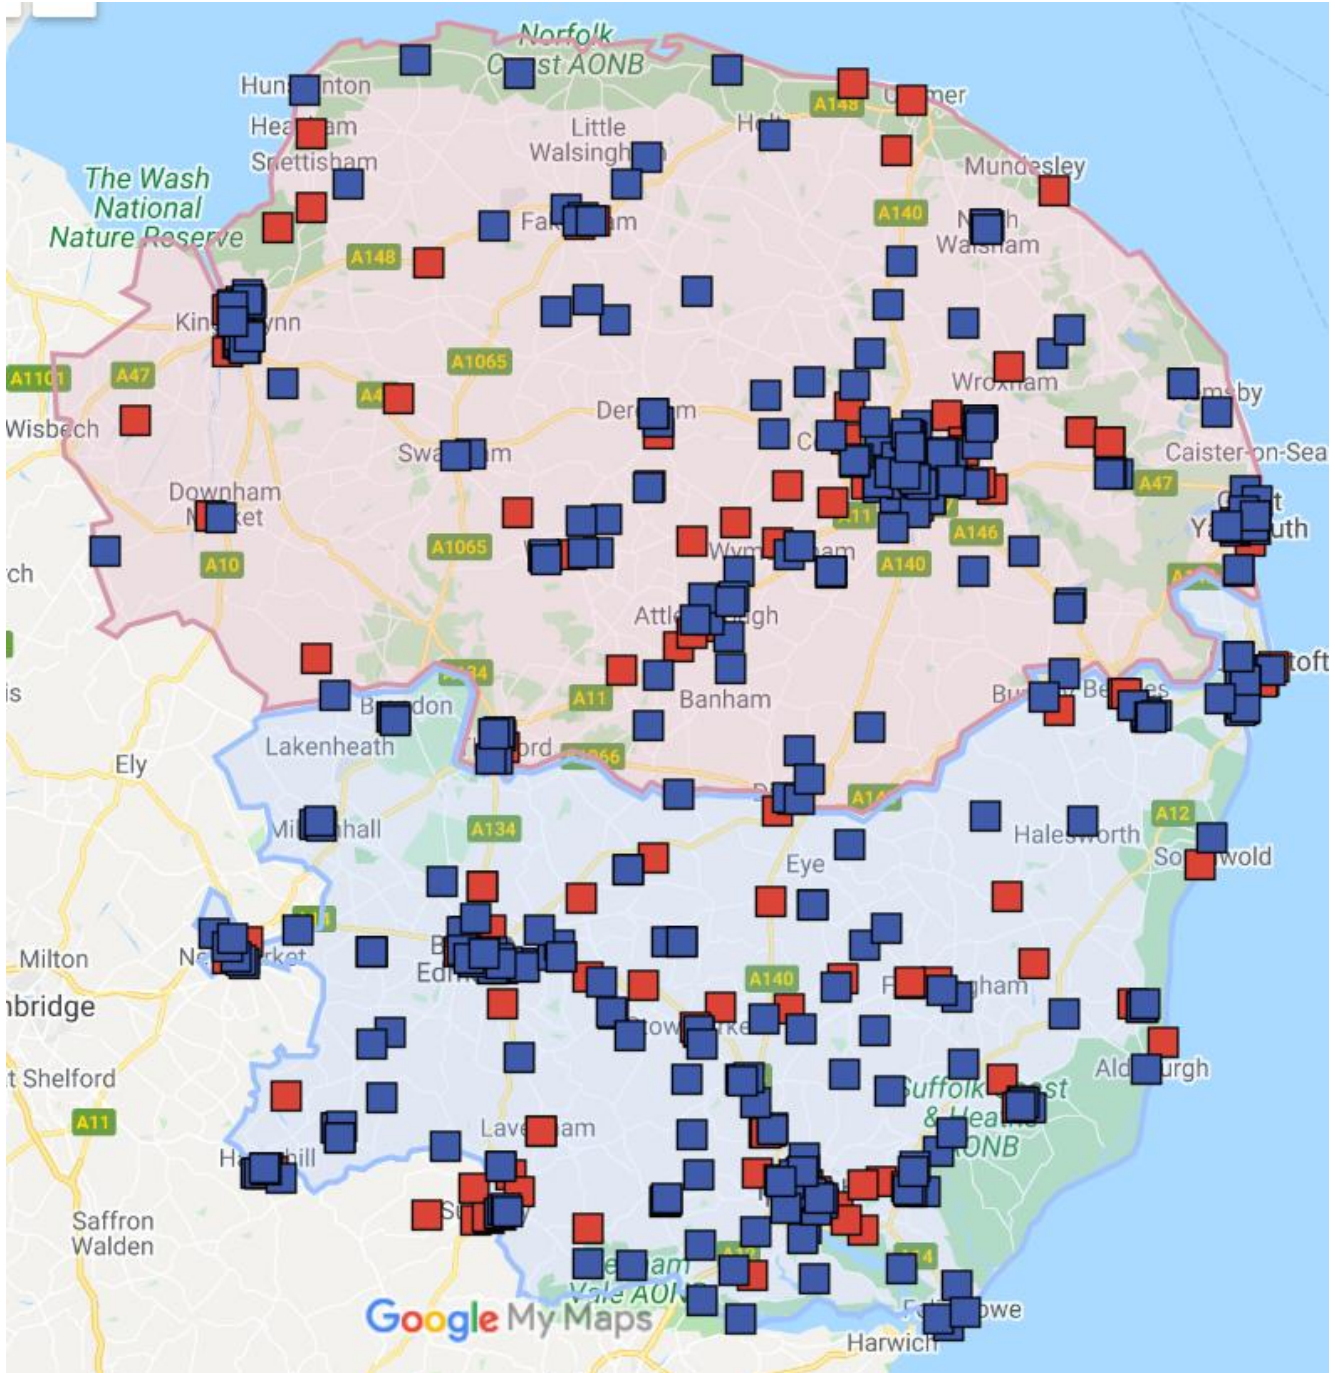

## New Anglia Local Enterprise Partnership Small Grant Scheme Map

*Awarded grants based on proposed investments (April 2013 – June 2020)*

-  Small Grant Scheme, £5k - £25k grants
-  Small Grant Scheme/ERDF, £1k - £25k grants