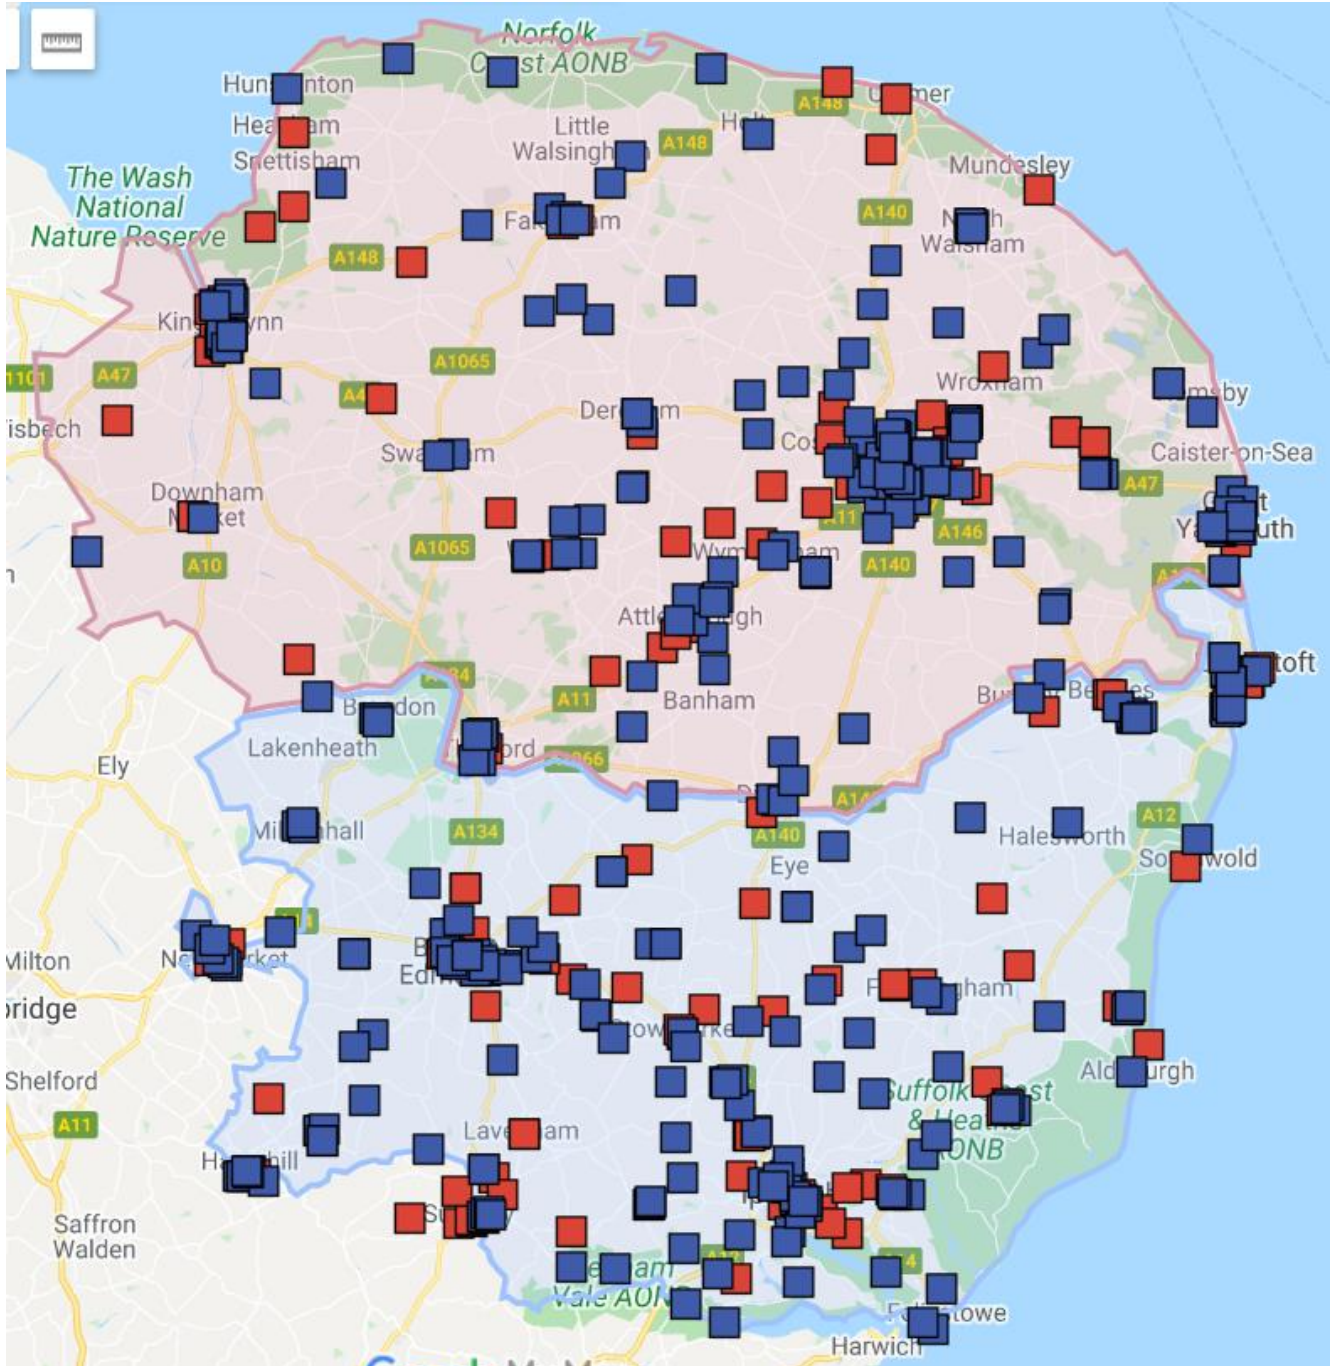

## New Anglia Local Enterprise Partnership Small Grant Scheme Map

*Awarded grants based on proposed investments (April 2013 – March 2020)*

- Small Grant Scheme, £5k - £25k grants
- Small Grant Scheme/ERDF, £1k - £25k grants