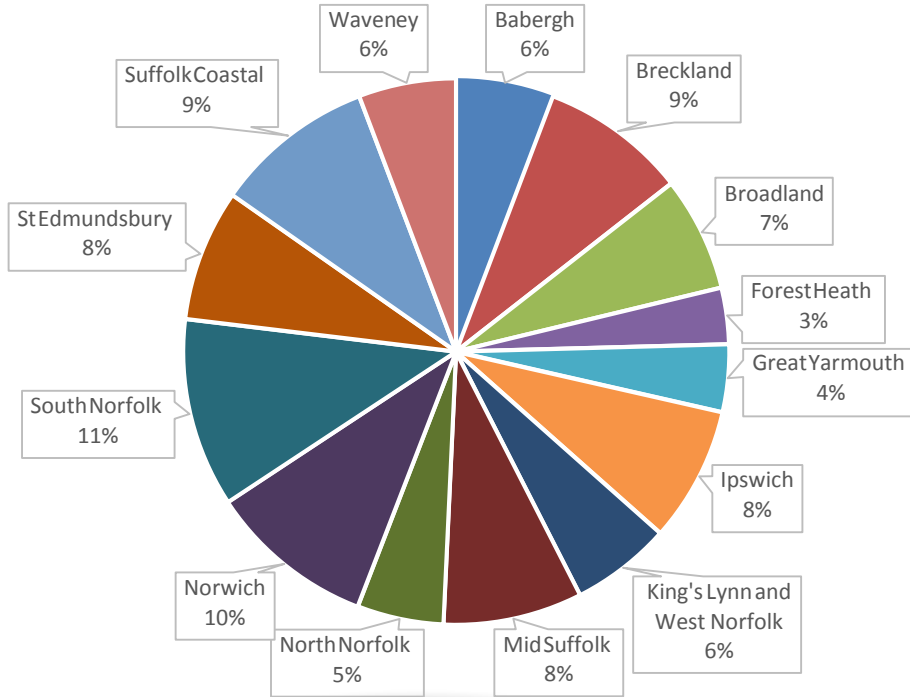

7,460 businesses engaged

35,468 hours of support recorded

Businesses supported by district

Top 10 Referrals (June 2018)

7,015 calls (to April)

165,112 page views

39,333 users

839 events participated in

2,809 followers

Top 3 Sectors

Manufacturing 17%

Services 14%

Wholesale 13%