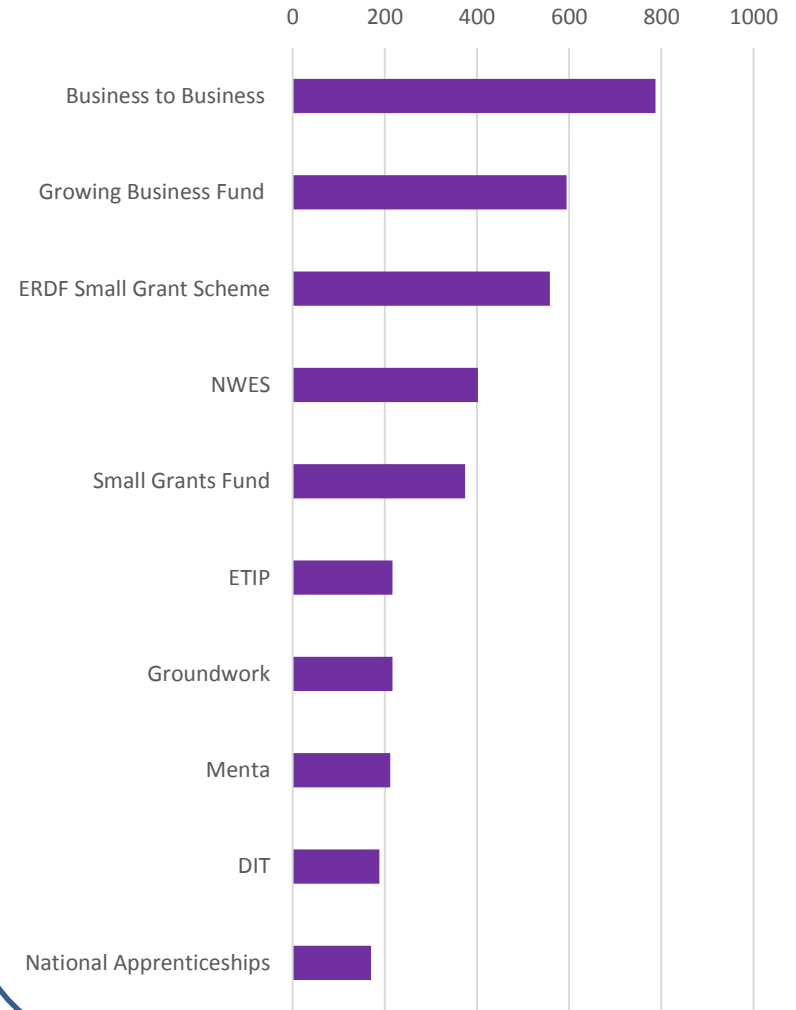

7,460 businesses engaged

35,468 hours of support recorded

Businesses supported by district

Top 10 Referrals (June 2018)

7,015 calls (to April)

165,112 page views

39,333 users

839 events participated in

2,809 followers

Top 3 Sectors

Manufacturing 17%

Services 14%

Wholesale 13%