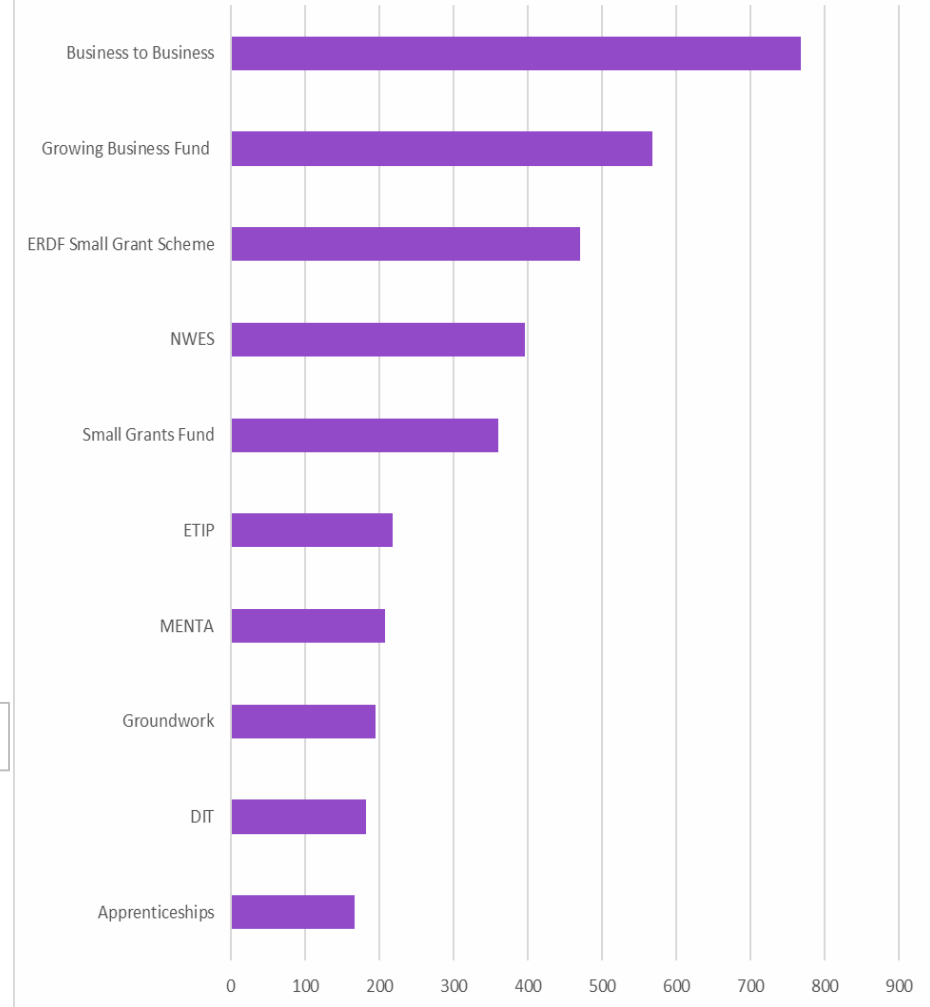

7,381 businesses engaged

35,920 hours of support recorded

Businesses supported by district

Top 10 referrals

7,015 calls (to April)

161,143 page views

38,511 users \*

823 events participated in

2,784 followers

### Top 3 Sectors

Manufacturing 17%

Services 14%

Wholesale 13%

\* Number reported is less than previous month due to changes in Google analytics