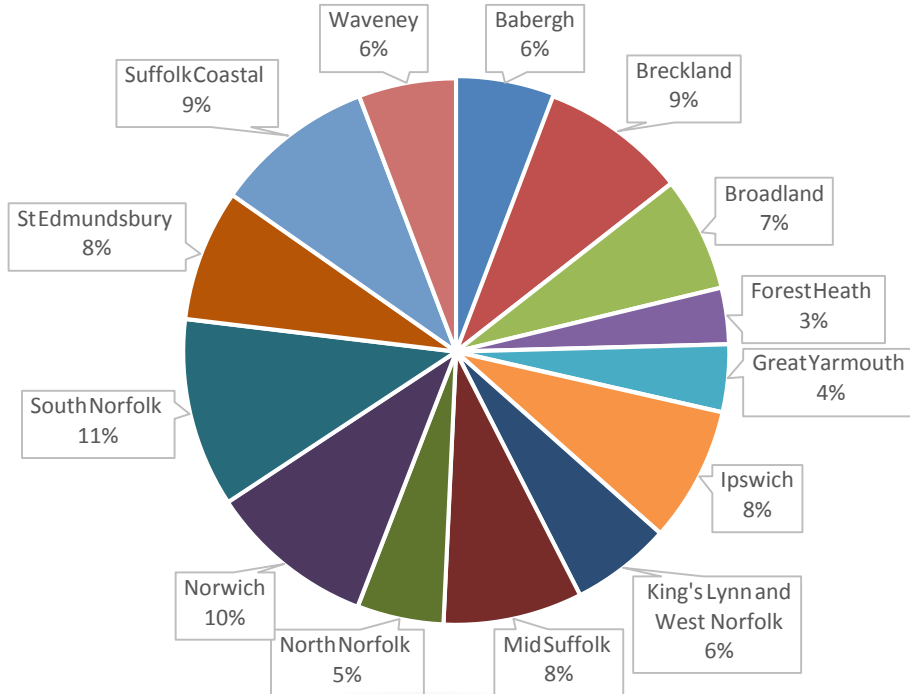

7,381 businesses engaged

35,920 hours of support recorded

Businesses supported by district

Top 10 referrals

7,015 calls (to April)

161,143 page views

38,511 users \*

823 events participated in

2,784 followers

### Top 3 Sectors

Manufacturing 17%

Services 14%

Wholesale 13%

\* Number reported is less than previous month due to changes in Google analytics