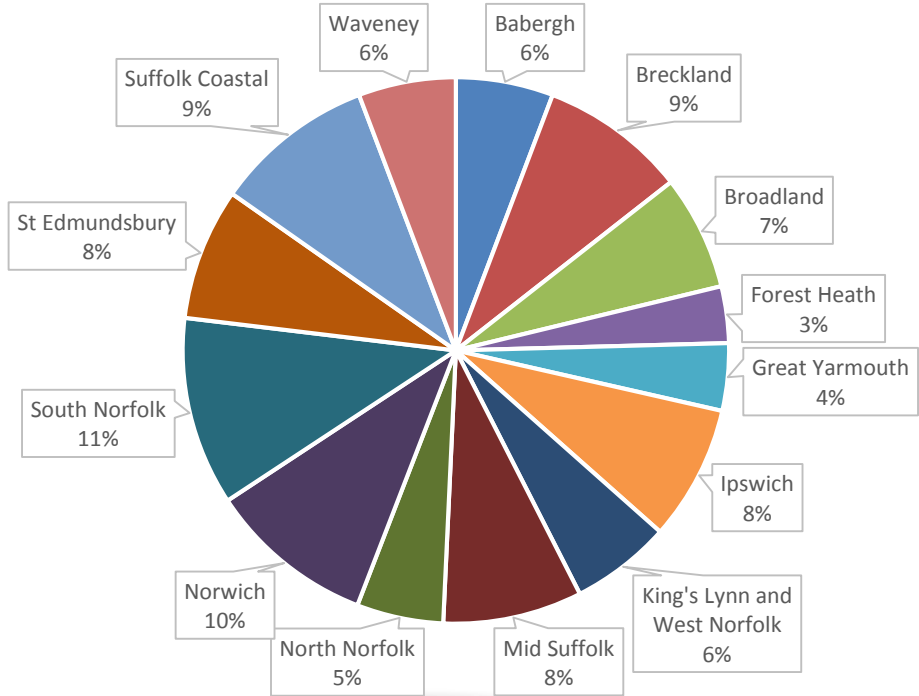

6,667 businesses engaged

31,037 hours of support recorded

Businesses supported by district

Top 10 Referrals:

4,800 calls (to July)

132,232 page views

32,202 users

707 events participated in

2,463 followers

Top 3 Sectors

Manufacturing 17%

Services 14%

Wholesale 13%