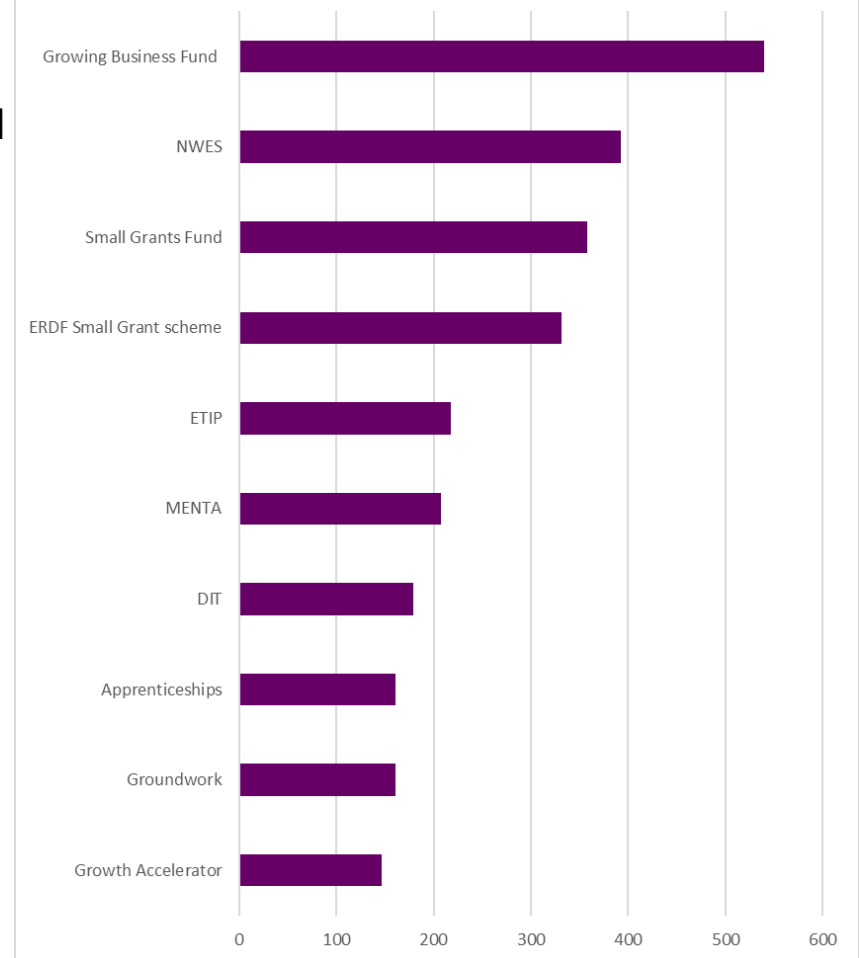

6,667 businesses engaged

31,037 hours of support recorded

Businesses supported by district

Top 10 Referrals:

4,800 calls (to July)

132,232 page views

32,202 users

707 events participated in

2,463 followers

Top 3 Sectors

Manufacturing 17%

Services 14%

Wholesale 13%