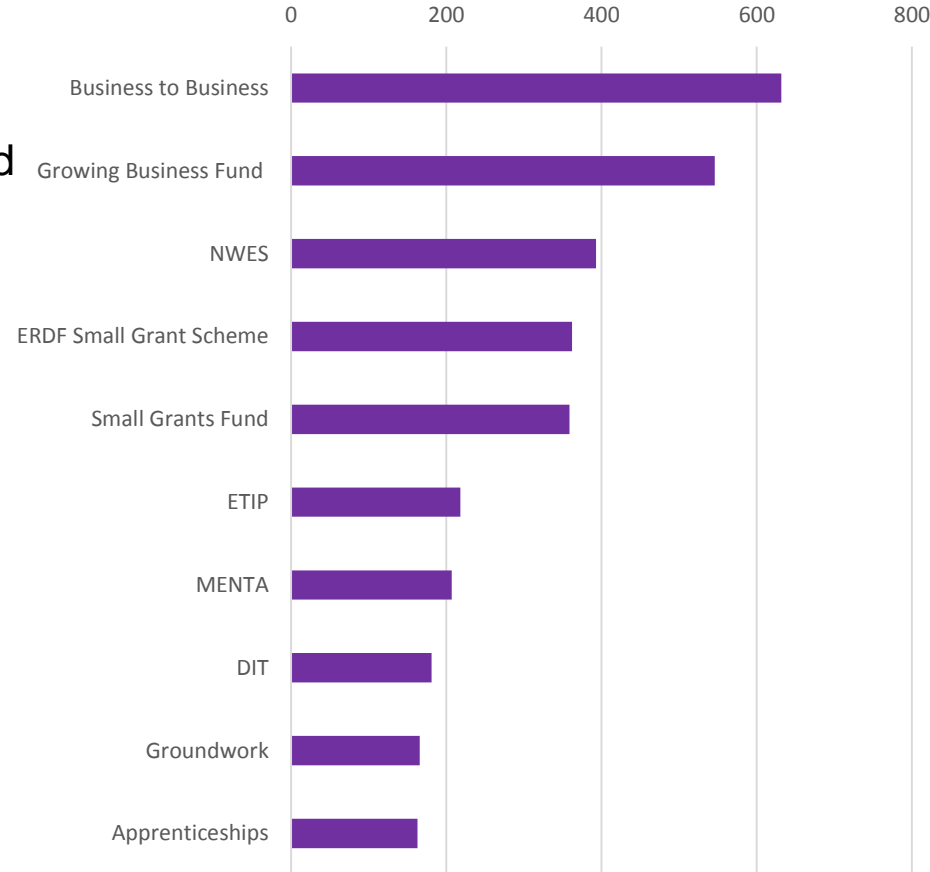

6,728 businesses engaged

31,625 hours of support recorded

Businesses supported by district

Top 10 referrals

5,286 calls (to September)

137,326 page views

32,533 users

728 events participated in

2,526 followers

Top 3 Sectors

Manufacturing 17%

Services 14%

Wholesale 13%