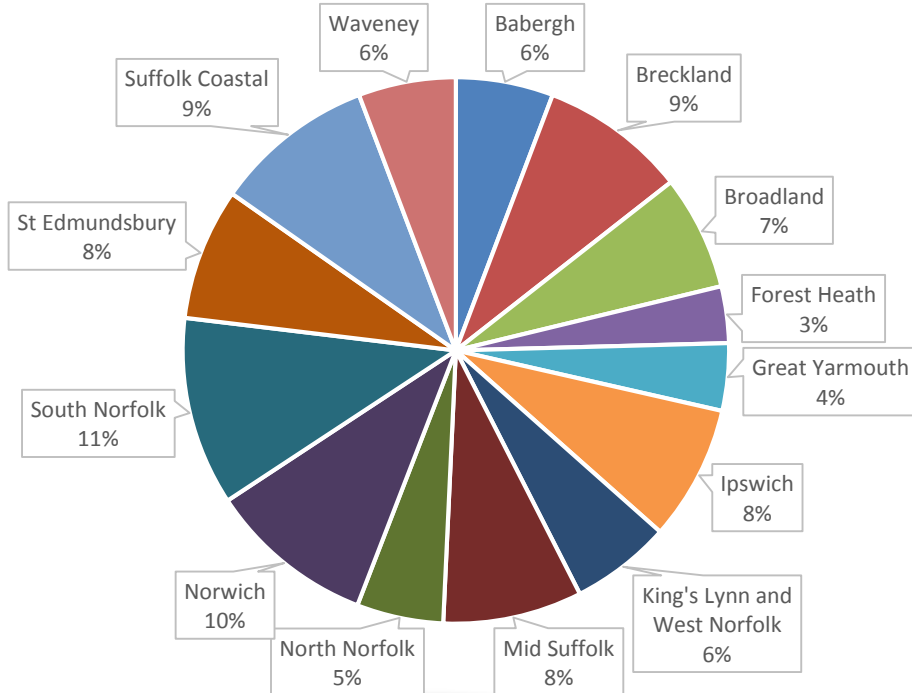

6,728 businesses engaged

31,625 hours of support recorded

Businesses supported by district

Top 10 referrals

5,286 calls (to September)

137,326 page views

32,533 users

728 events participated in

2,526 followers

Top 3 Sectors

Manufacturing 17%

Services 14%

Wholesale 13%