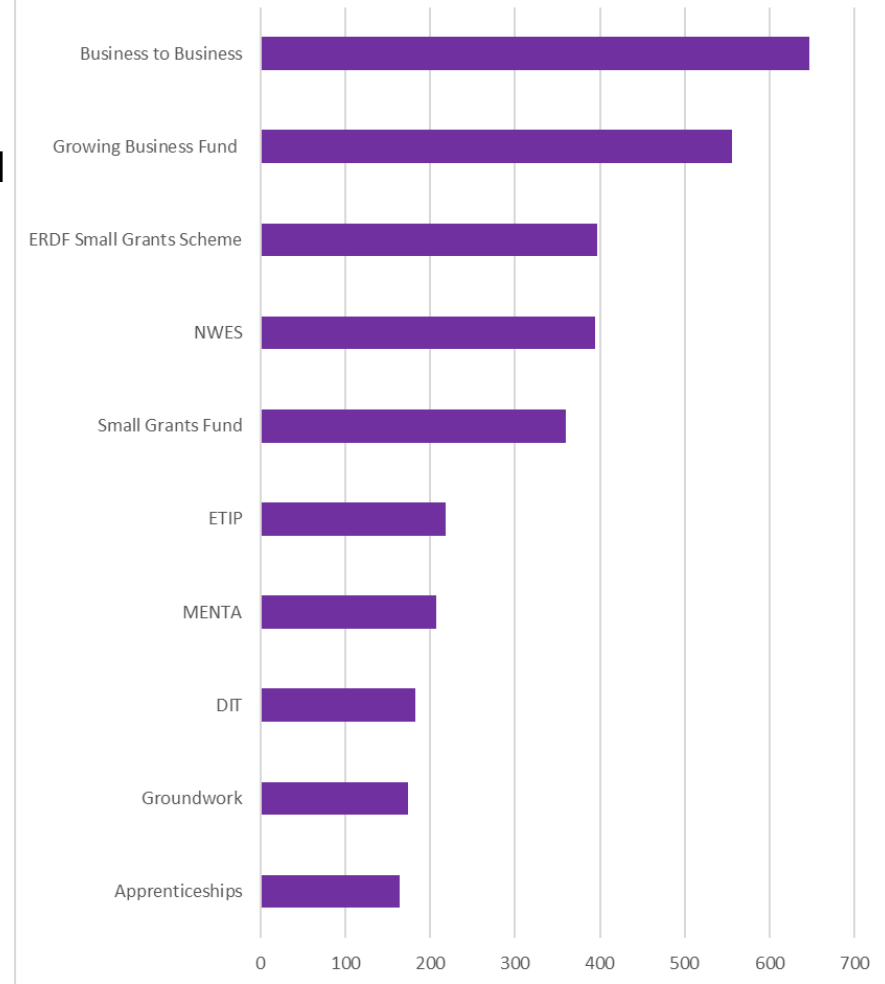

6,830 businesses engaged

32,306 hours of support recorded

Businesses supported by district

Top 10 referrals

5,805 calls (to November)

141,840 page views

33,680 users

746 events participated in

2,560 followers

Top 3 Sectors

Manufacturing 17%

Services 14%

Wholesale 13%