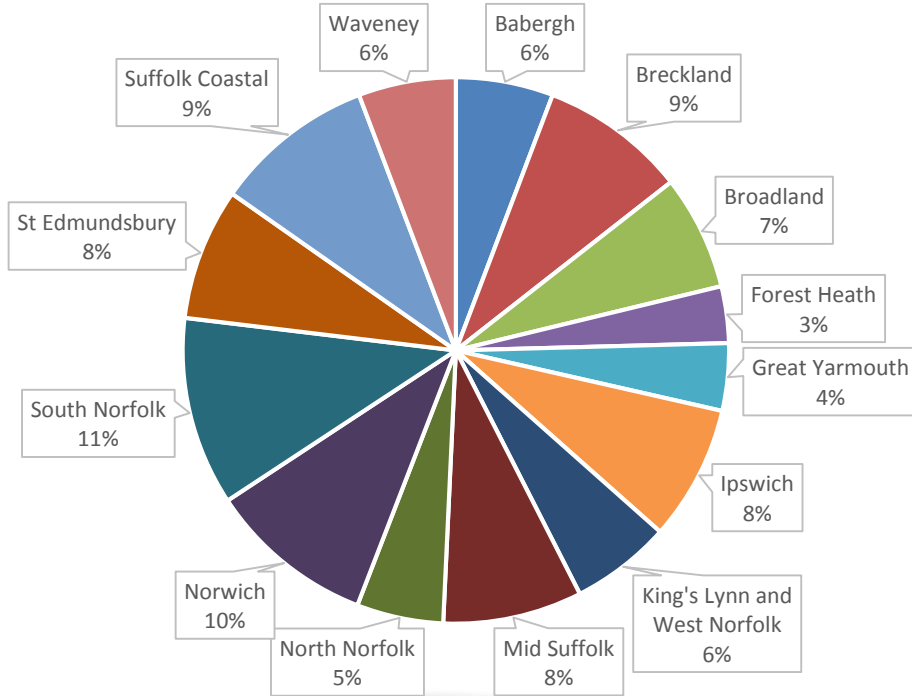

6,830 businesses engaged

32,306 hours of support recorded

Businesses supported by district

Top 10 referrals

5,805 calls (to November)

141,840 page views

33,680 users

746 events participated in

2,560 followers

Top 3 Sectors

Manufacturing 17%

Services 14%

Wholesale 13%