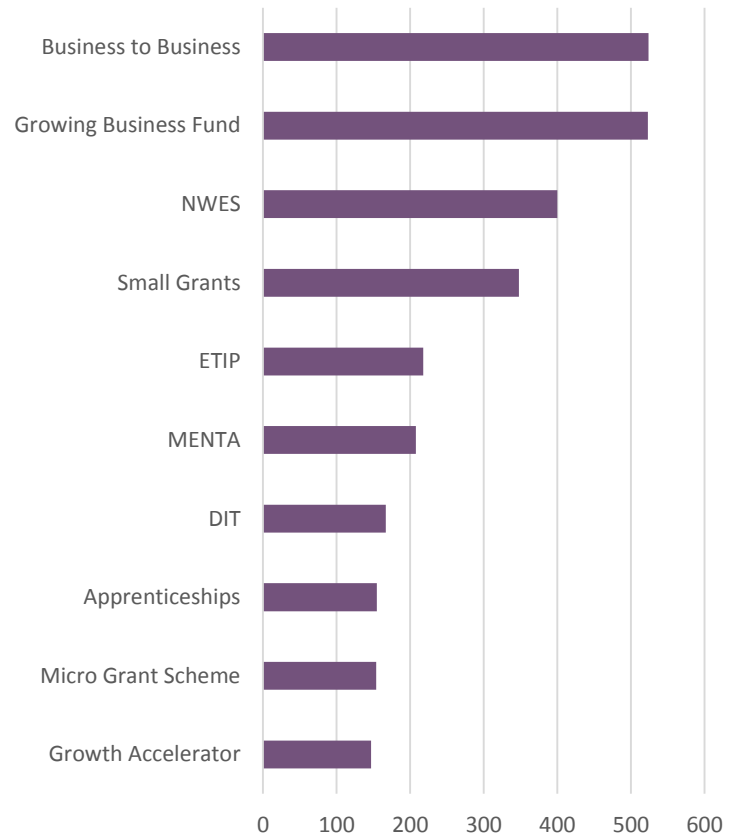

6,386 businesses engaged

29,497 hours of support recorded

Businesses supported by district

Top 10 referrals

4,378 calls (to May)

118,374 page views

28,350 users

658 events participated in

2,309 followers

## Top 3 Sectors

Manufacturing 17%

Services 14%

Wholesale 13%