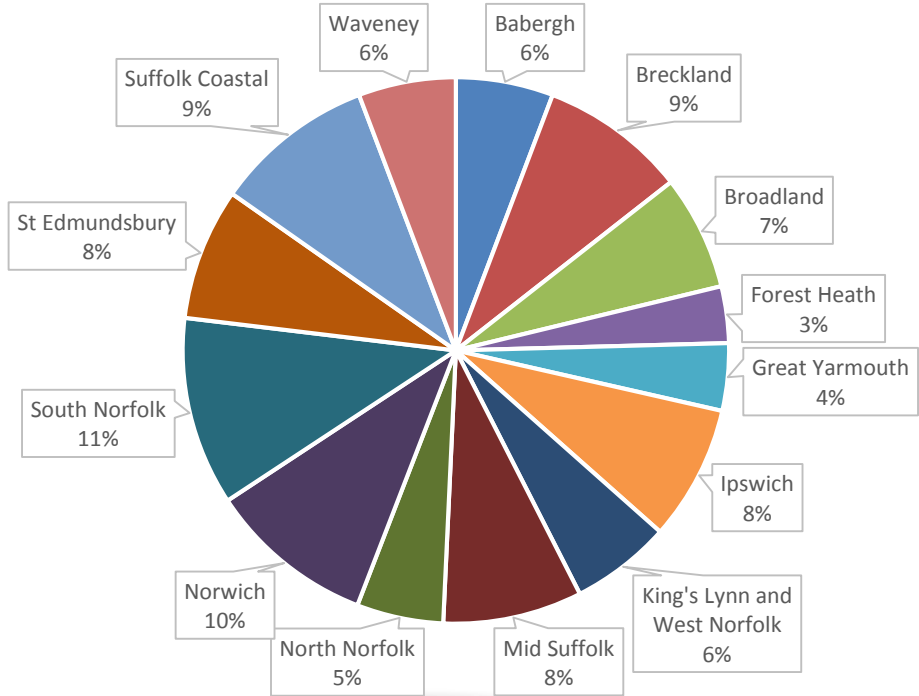

6,386 businesses engaged

29,497 hours of support recorded

Businesses supported by district

Top 10 referrals

4,378 calls (to May)

118,374 page views

28,350 users

658 events participated in

2,309 followers

## Top 3 Sectors

Manufacturing 17%

Services 14%

Wholesale 13%