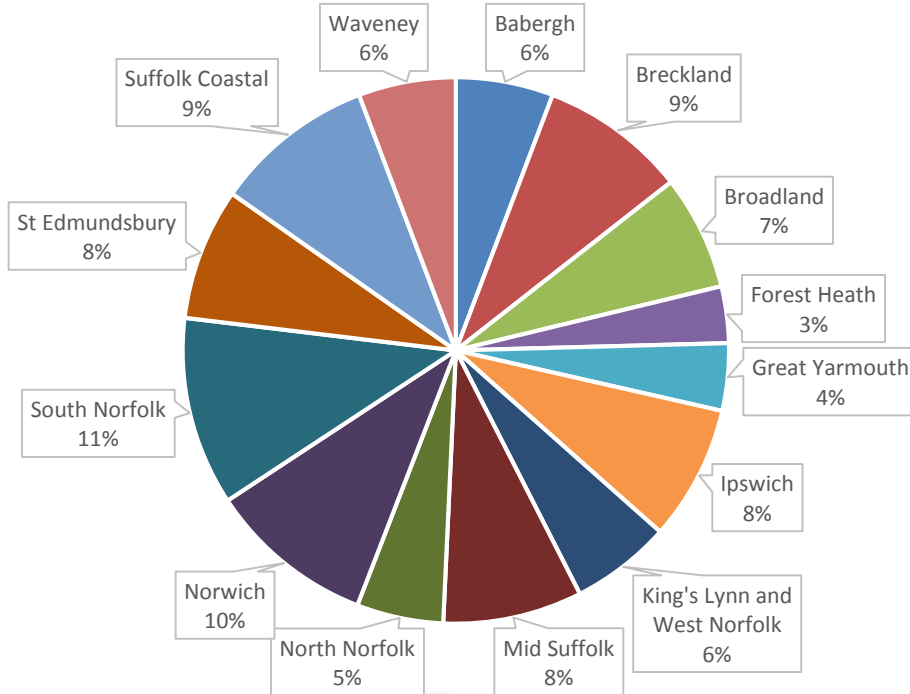

6,265 businesses engaged, 2098 have received 4+ hours

28,900 hours of support recorded

Businesses supported by district

Top 10 referrals

4,024 calls (to Mar)

112,508 page views

26,353 users

618 events participated in

2,242 followers

179 members (sub group of LEP)

Top 3 Sectors

Manufacturing 17%

Services 14%

Wholesale 13%