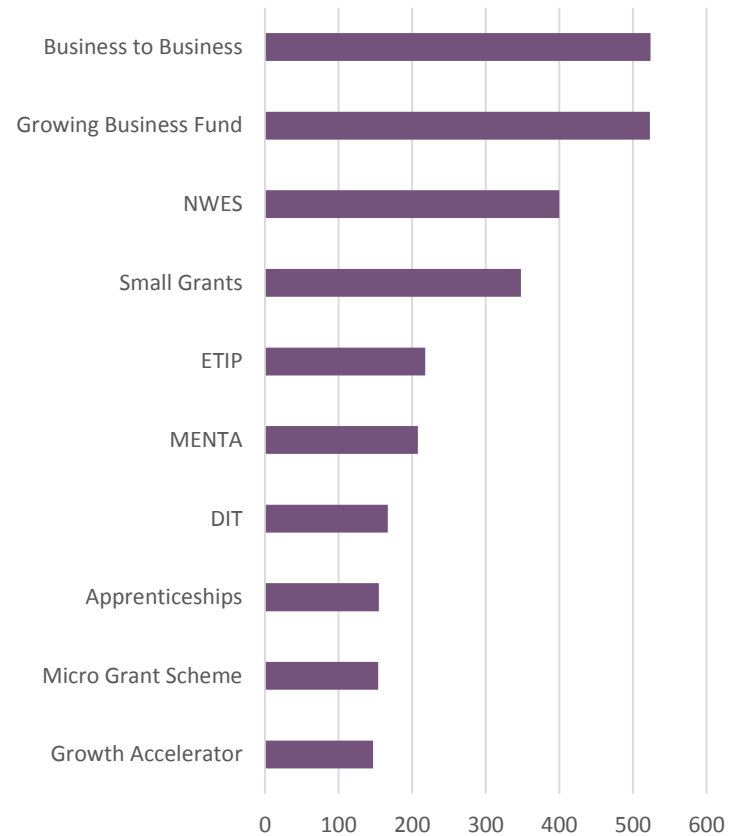

6,265 businesses engaged, 2098 have received 4+ hours

28,900 hours of support recorded

Businesses supported by district

Top 10 referrals

4,024 calls (to Mar)

112,508 page views

26,353 users

618 events participated in

2,242 followers

179 members (sub group of LEP)

Top 3 Sectors

Manufacturing 17%

Services 14%

Wholesale 13%