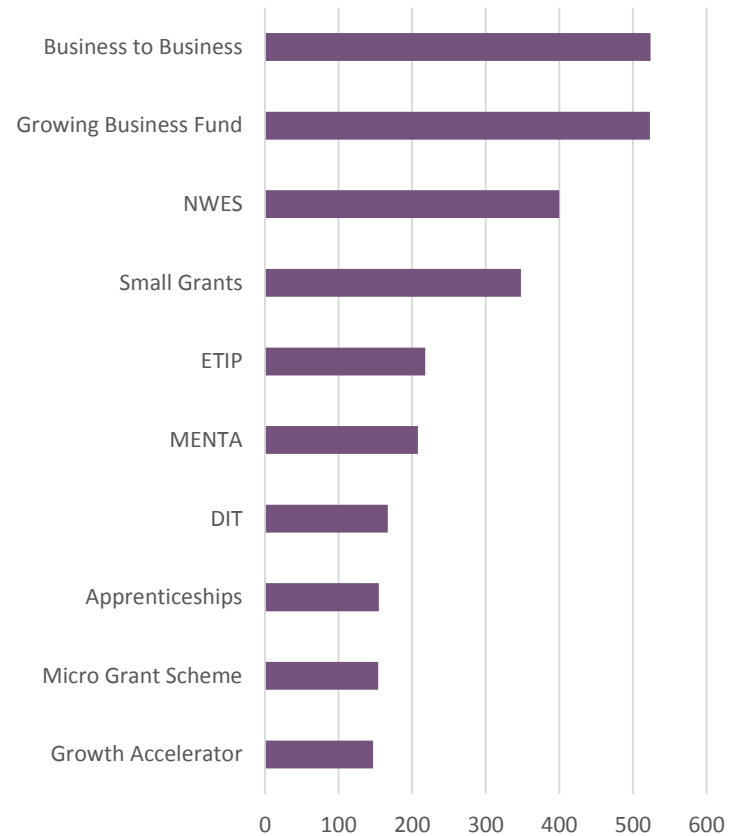

6,485 businesses engaged

29,868 hours of support recorded

Businesses supported by district

Top 10 referrals

4,378 calls (to May)

121,480 page views

29,272 users

679 events participated in

2,339 followers

Top 3 Sectors

Manufacturing 17%

Services 14%

Wholesale 13%