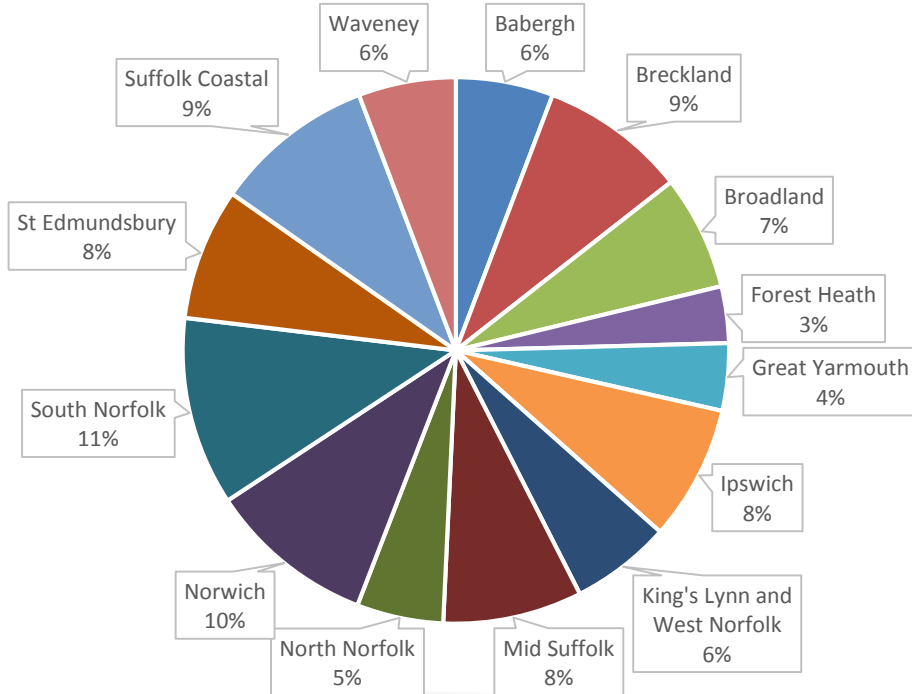

6,485 businesses engaged

29,868 hours of support recorded

Businesses supported by district

Top 10 referrals

4,378 calls (to May)

121,480 page views

29,272 users

679 events participated in

2,339 followers

Top 3 Sectors

Manufacturing 17%

Services 14%

Wholesale 13%