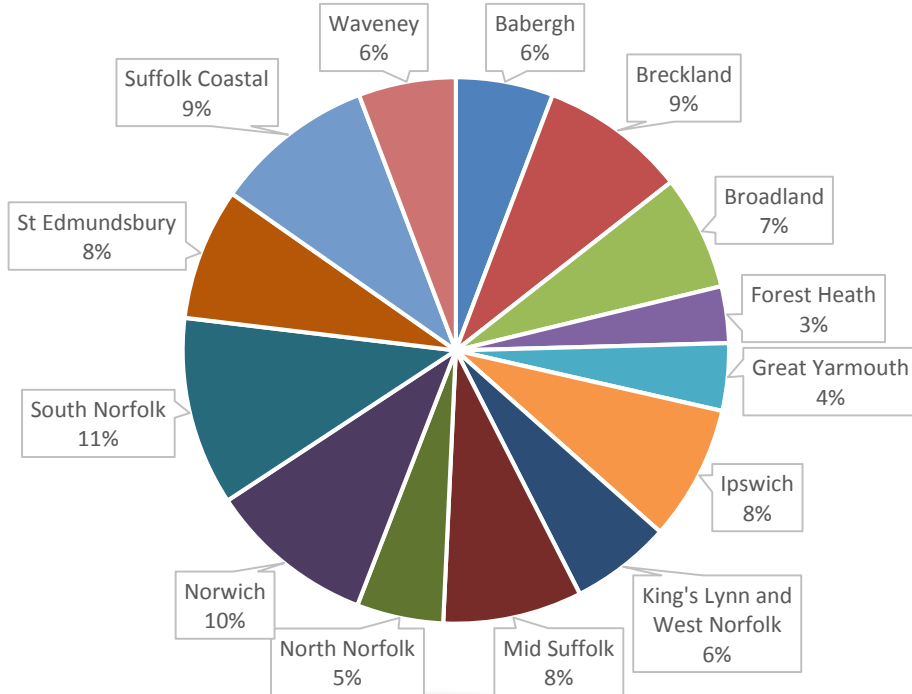

6,553 businesses engaged

30,373 hours of support recorded

Businesses supported by district

Top 10 referrals

4,378 calls (to May)

124,665 page views

30,232 users

691 events participated in

2,383 followers