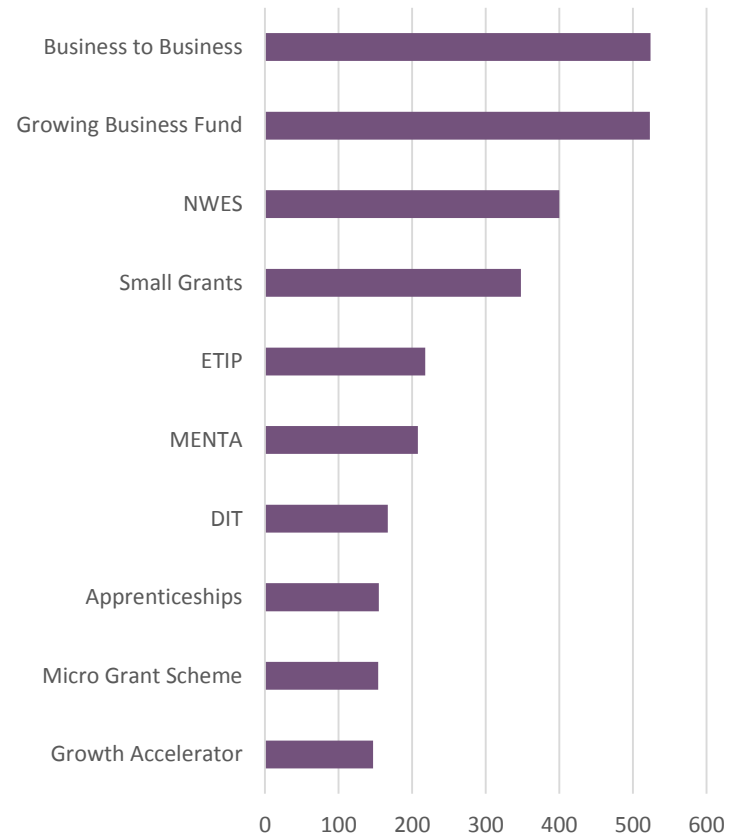

6,553 businesses engaged

30,373 hours of support recorded

Businesses supported by district

Top 10 referrals

4,378 calls (to May)

124,665 page views

30,232 users

691 events participated in

2,383 followers

## Top 3 Sectors

Manufacturing 17%

Services 14%

Wholesale 13%