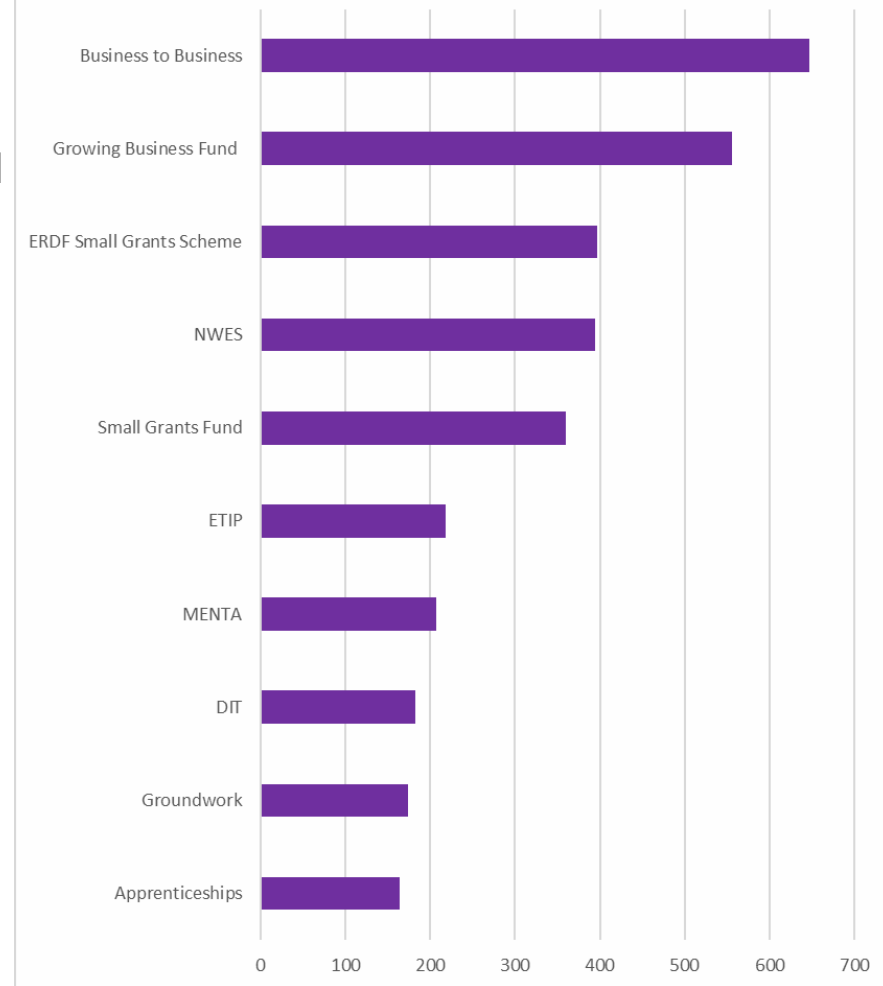

6,983 businesses engaged

33,180 hours of support recorded

Businesses supported by district

Top 10 referrals

6,291 calls (to January)

147,454 page views

35,209 users

763 events participated in

2,625 followers

Top 3 Sectors

Manufacturing 17%

Services 14%

Wholesale 13%