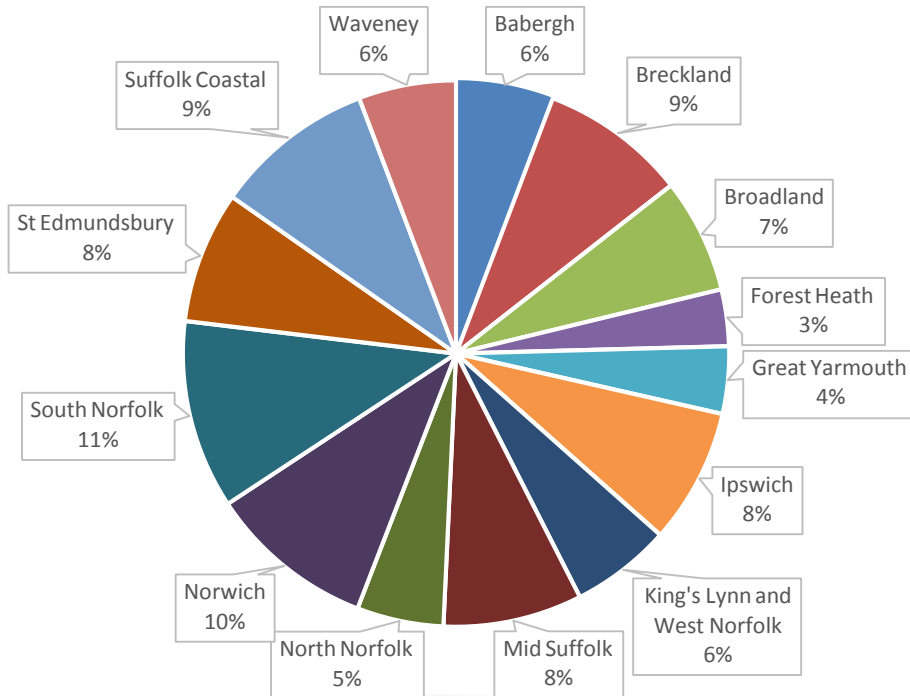

6,983 businesses engaged

33,180 hours of support recorded

Businesses supported by district

Top 10 referrals

6,291 calls (to January)

147,454 page views

35,209 users

763 events participated in

2,625 followers

Top 3 Sectors

Manufacturing 17%

Services 14%

Wholesale 13%