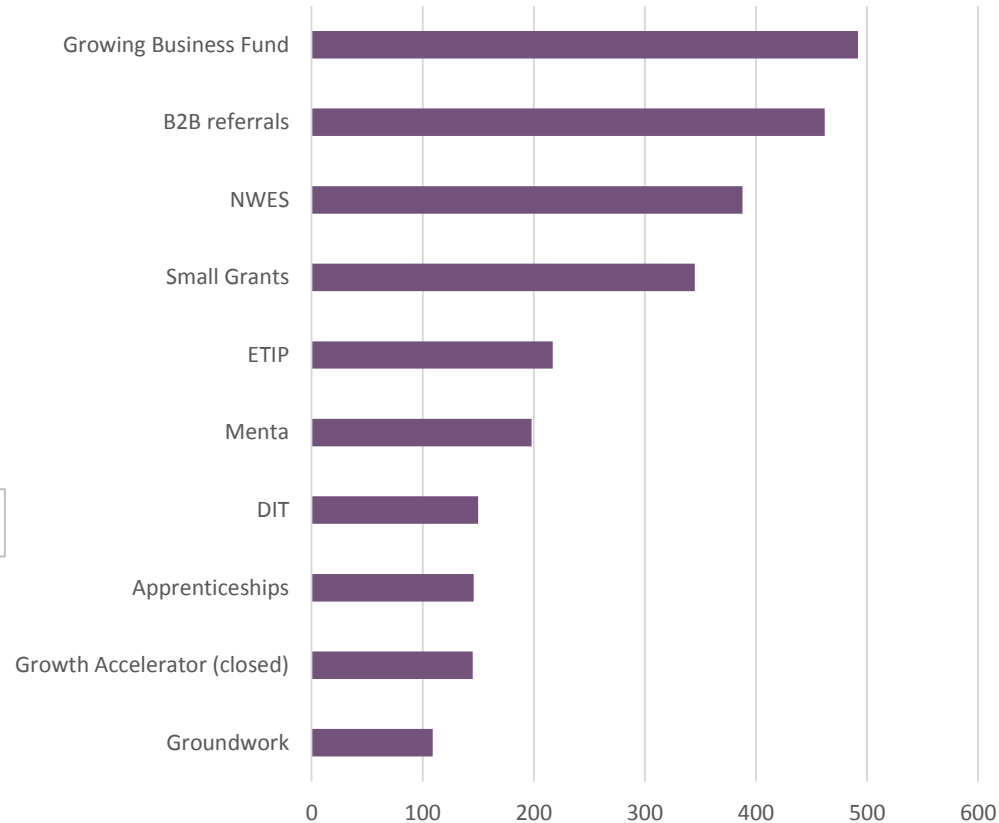

6,080 businesses engaged, 2056 have received 4+ hours

28,231 hours of support recorded

Top 10 referrals

Businesses supported by District

3,610 calls (to Dec)

100,758 page views

23,237 users

584 events participated in

2,150 followers

179 members (sub group of LEP)

### Top 3 Sectors

Manufacturing 16%

Services 15%

Wholesale 11%