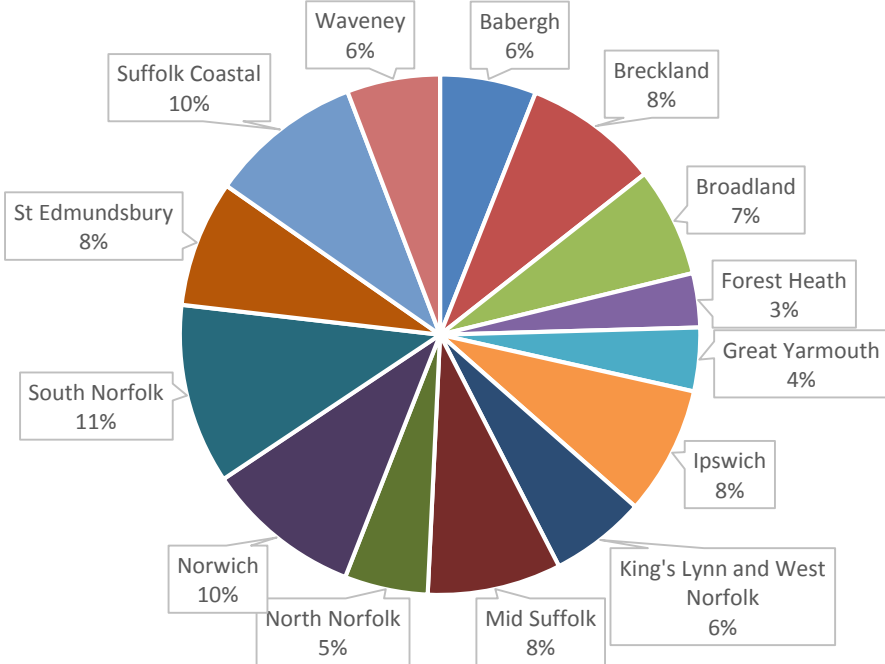

6,080 businesses engaged, 2056 have received 4+ hours

28,231 hours of support recorded

Top 10 referrals

Businesses supported by District

3,610 calls (to Dec)

100,758 page views

23,237 users

584 events participated in

2,150 followers

179 members (sub group of LEP)

### Top 3 Sectors

Manufacturing 16%

Services 15%

Wholesale 11%