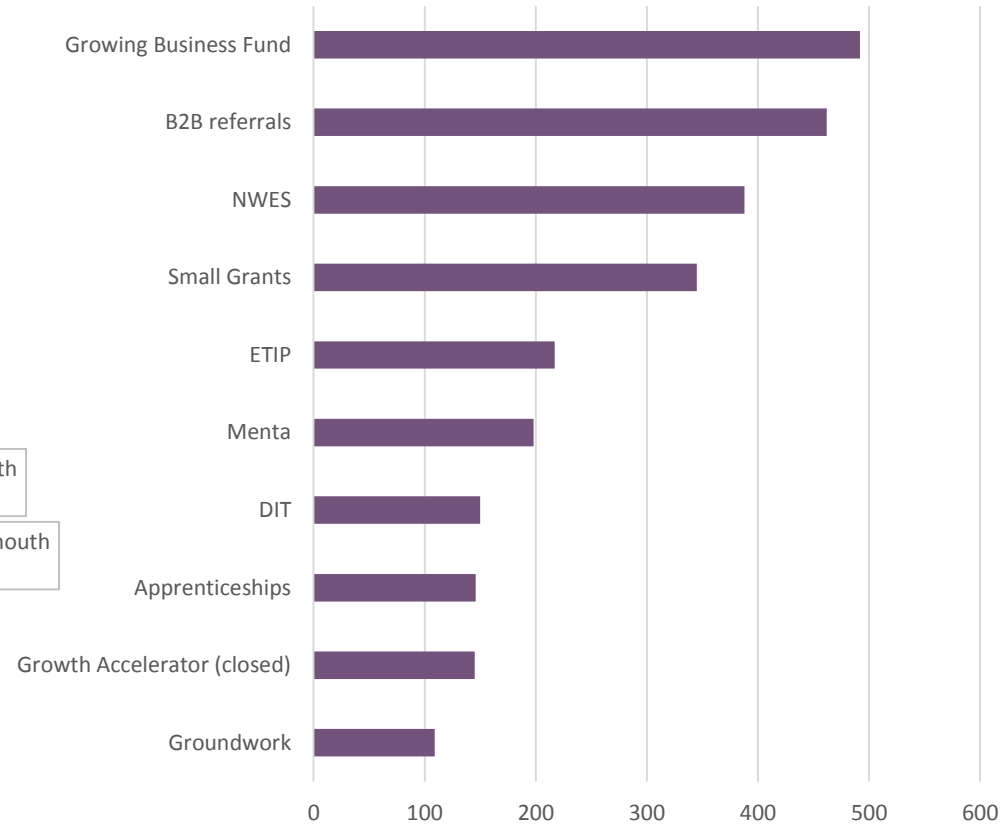

6,184 businesses engaged, 2078 have received 4+ hours

28,583 hours of support recorded

Businesses supported by district

Top 10 referrals

3,524 calls (to Jan)

108,422 page views

25,243 users

597 events participated in

2,188 followers

179 members (sub group of LEP)

Top 3 Sectors

Manufacturing 16%

Services 15%

Wholesale 11%