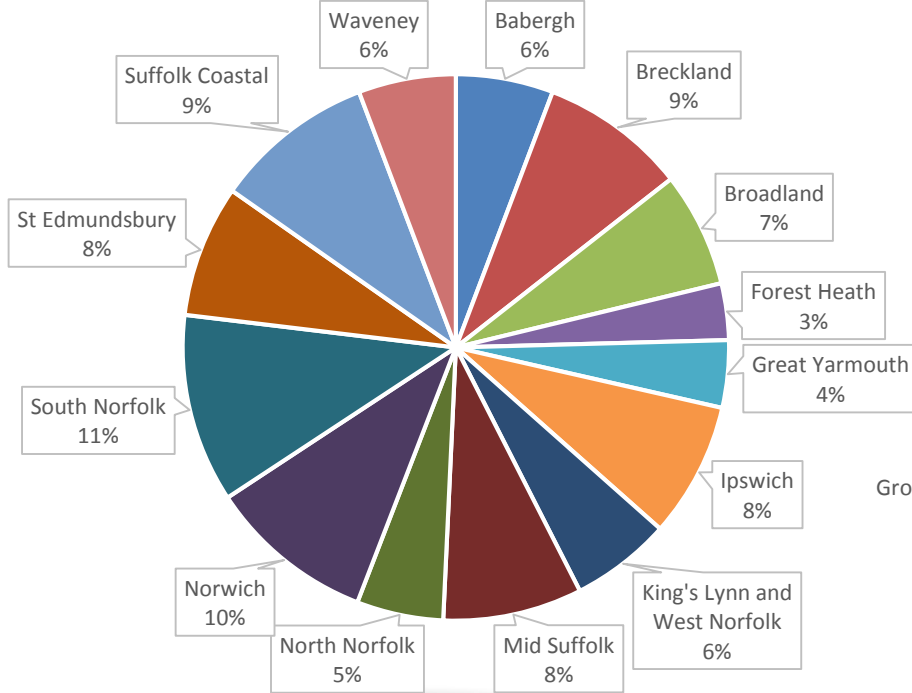

6,184 businesses engaged, 2078 have received 4+ hours

28,583 hours of support recorded

Businesses supported by district

Top 10 referrals

3,524 calls (to Jan)

108,422 page views

25,243 users

597 events participated in

2,188 followers

179 members (sub group of LEP)

Top 3 Sectors

Manufacturing 16%

Services 15%

Wholesale 11%