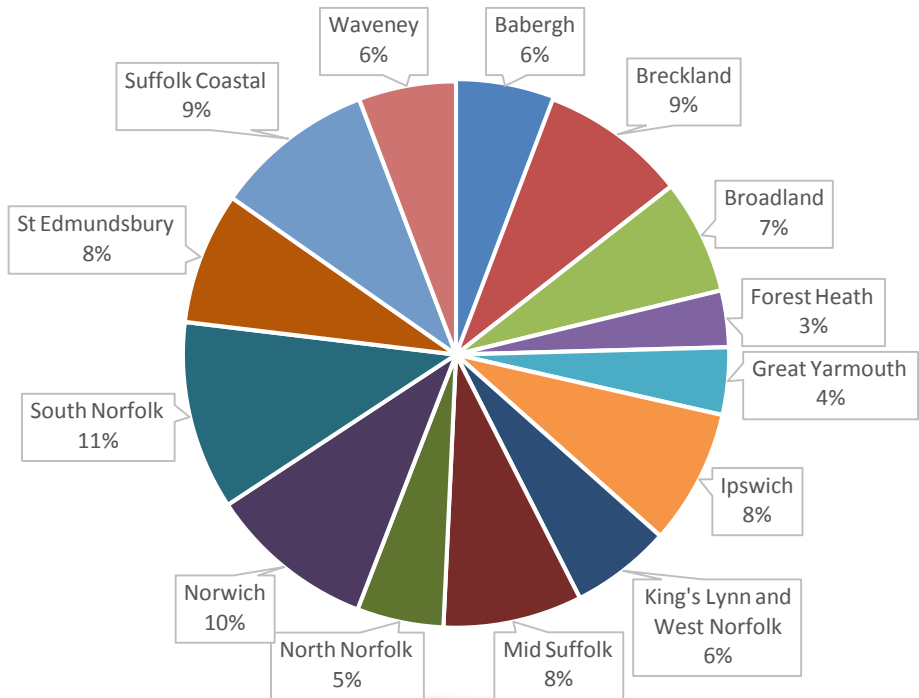

6,882 businesses engaged

32,776 hours of support recorded

Businesses supported by district

Top 10 referrals

6,096 calls (to December)

143,934 page views

34,220 users

756 events participated in

2,582 followers

Top 3 Sectors

Manufacturing 17%

Services 14%

Wholesale 13%