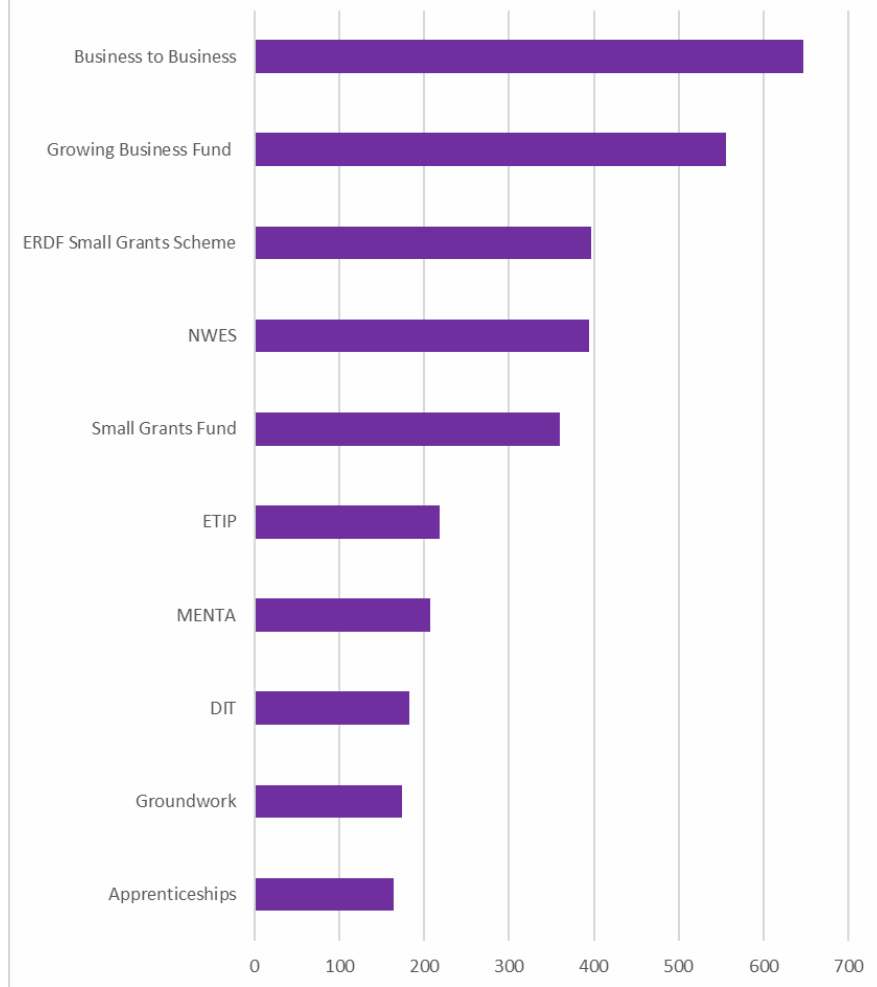

6,882 businesses engaged

32,776 hours of support recorded

Businesses supported by district

Top 10 referrals

6,096 calls (to December)

143,934 page views

34,220 users

756 events participated in

2,582 followers

Top 3 Sectors

Manufacturing 17%

Services 14%

Wholesale 13%