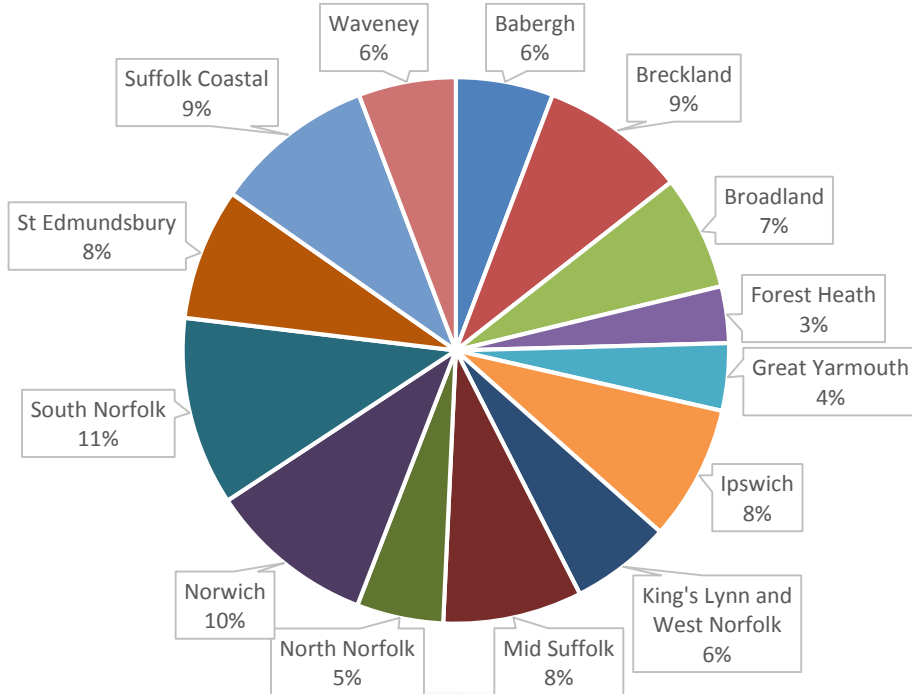

6,609 businesses engaged

30,718 hours of support recorded

Businesses supported by district

Top 10 referrals

4,378 calls (to May)

128,362 page views

31,176 users

693 events participated in

2,428 followers

Top 3 Sectors

Manufacturing 17%

Services 14%

Wholesale 13%