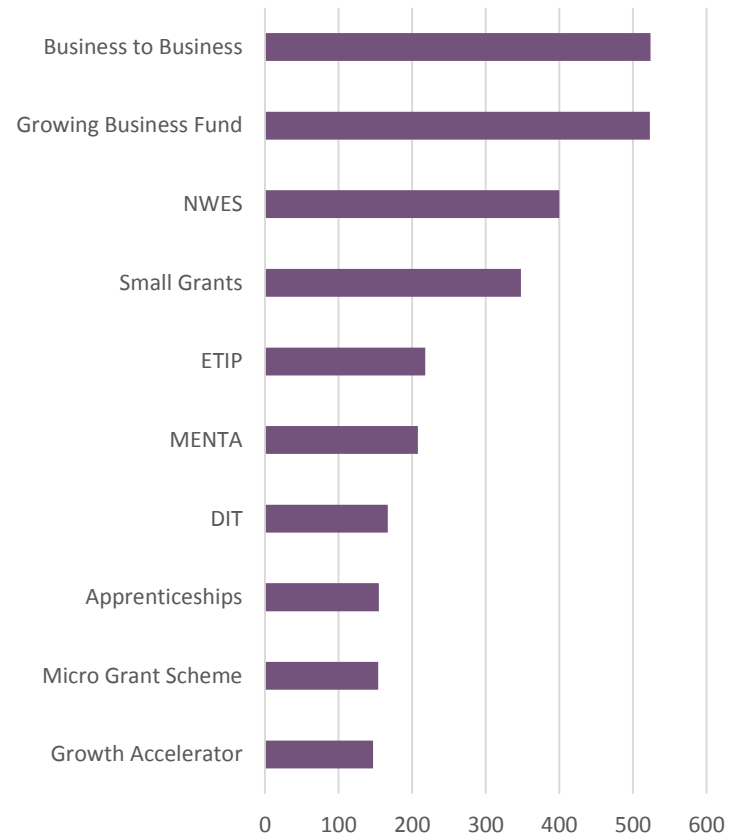

6,609 businesses engaged

30,718 hours of support recorded

Businesses supported by district

Top 10 referrals

4,378 calls (to May)

128,362 page views

31,176 users

693 events participated in

2,428 followers

Top 3 Sectors

Manufacturing 17%

Services 14%

Wholesale 13%