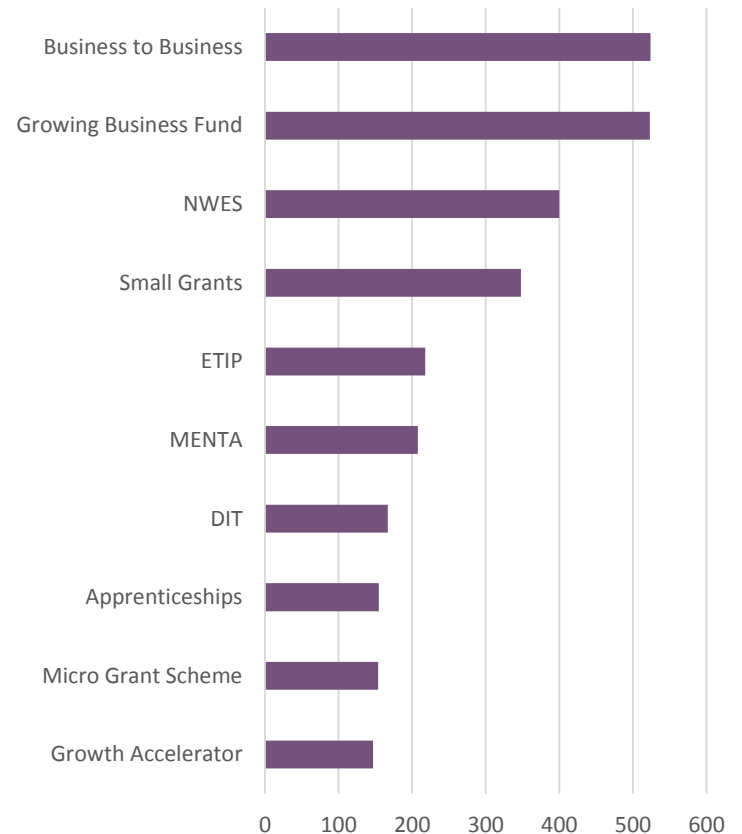

6,326 businesses engaged

29,211 hours of support recorded

Businesses supported by district

Top 10 referrals

4,165 calls (to Apr)

115,334 page views

27,272 users

630 events participated in

2,275 followers

Top 3 Sectors

Manufacturing 17%

Services 14%

Wholesale 13%