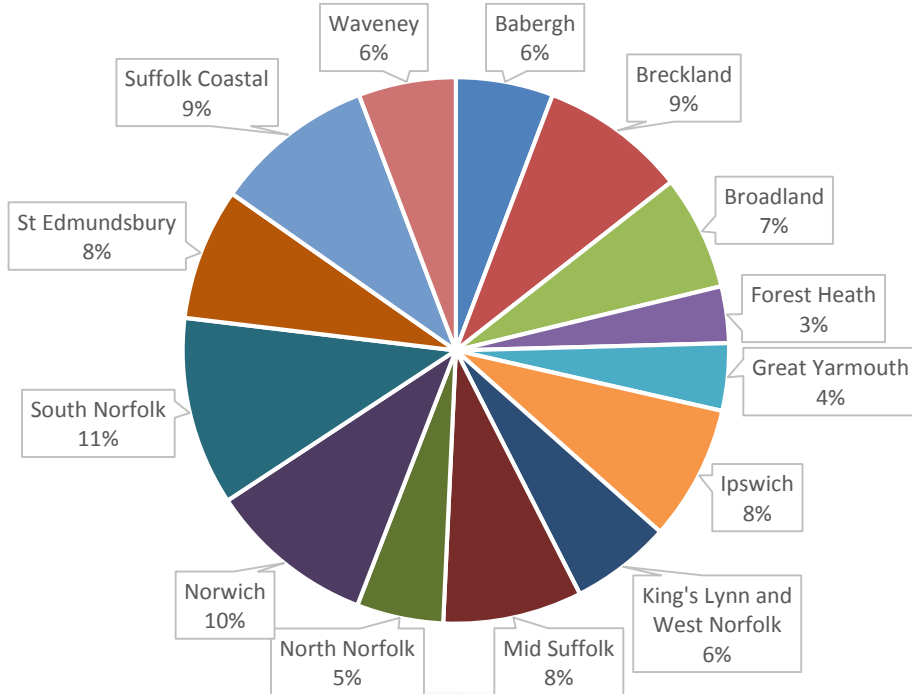

6,326 businesses engaged

29,211 hours of support recorded

Businesses supported by district

Top 10 referrals

4,165 calls (to Apr)

115,334 page views

27,272 users

630 events participated in

2,275 followers

Top 3 Sectors

Manufacturing 17%

Services 14%

Wholesale 13%